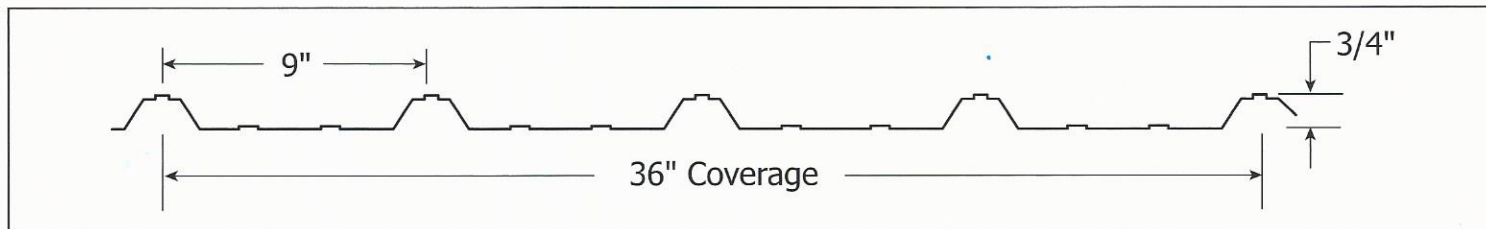

ADVANCED ALUMINUM

MANUFACTURER OF METAL ROOFING

All colors Feature Valspar WeatherXL™ Cool Color Paint System
With 40 Year Limited Warranty

Available Colors in 26 and 29 Gauge Steel

WHITE

LIGHT STONE

BARN RED